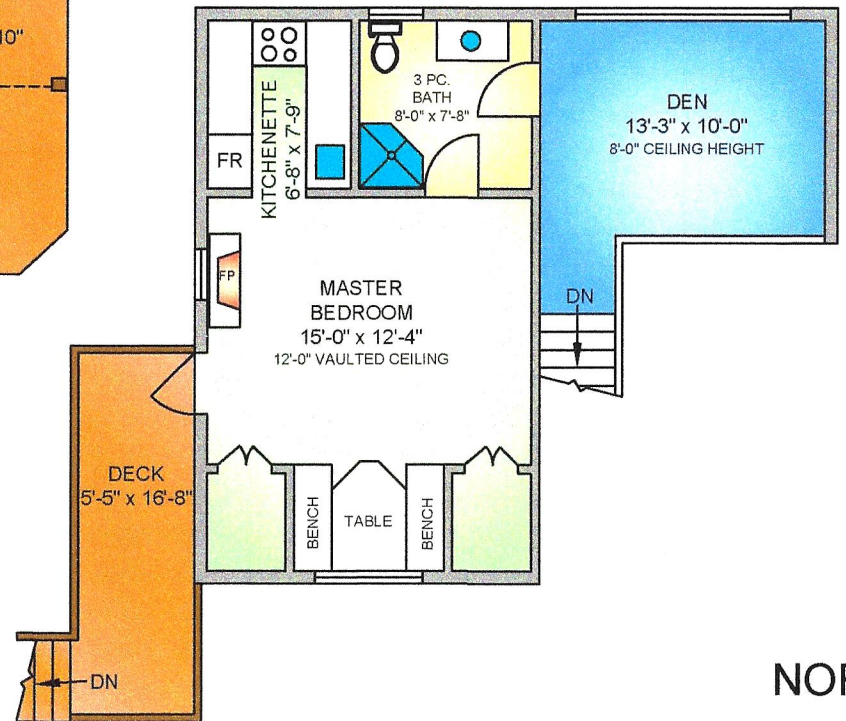

MAIN FLOOR
1448 SQ. FT.
 9'-0"-20'-4" CEILING HEIGHT

UPPER FLOOR
679 SQ. FT.
 12'-0" VAULTED CEILING

448 CUFRA TRAIL				
MARCH 30, 2021				
PREPARED FOR THE EXCLUSIVE USE OF JANET MOORE & PETER NASH.				
PLANS MAY NOT BE 100% ACCURATE. IF CRITICAL BUYER TO VERIFY.				
FLOOR	TOTAL	AREA (SQ. FT.)		
		FINISHED	COTTAGE	DECK / PATIO
MAIN	1448	1448	580	435
UPPER	679	679	485	91
TOTAL	2127	2127	1065	526

NORTH