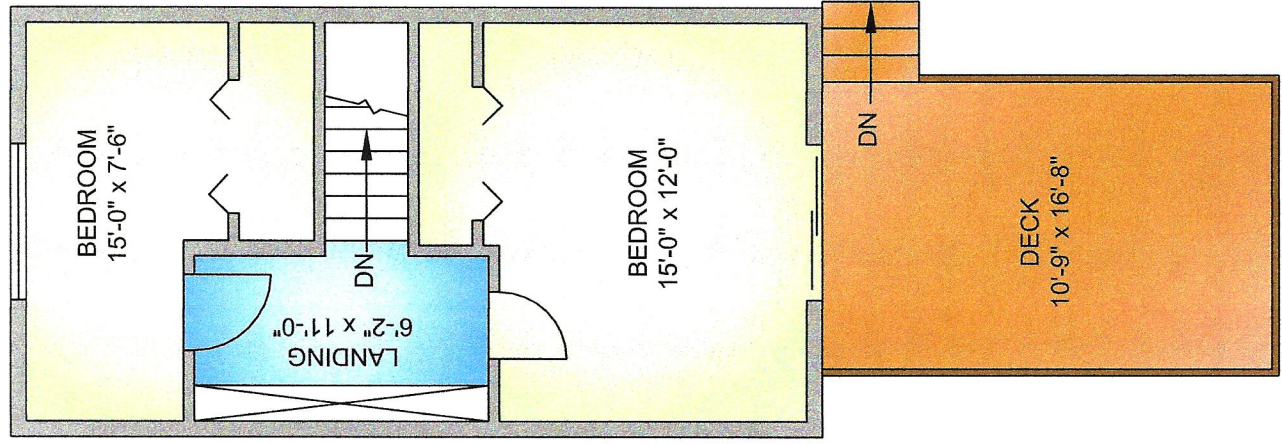

UPPER FLOOR
485 SQ. FT.

MAIN FLOOR
580 SQ. FT.
8'-0" CEILING HEIGHT

448 CUFRA TRAIL			
MARCH 30, 2021			
PREPARED FOR THE EXCLUSIVE USE OF JANET MOORE & PETER NASH.			
PLANS MAY NOT BE 100% ACCURATE. IF CRITICAL, BUYER TO VERIFY.			
AREA (SQ. FT.)			
FLOOR	TOTAL	FINISHED	DECK / PATIO
MAIN	1448	1448	435
UPPER	679	679	91
TOTAL	2127	2127	526