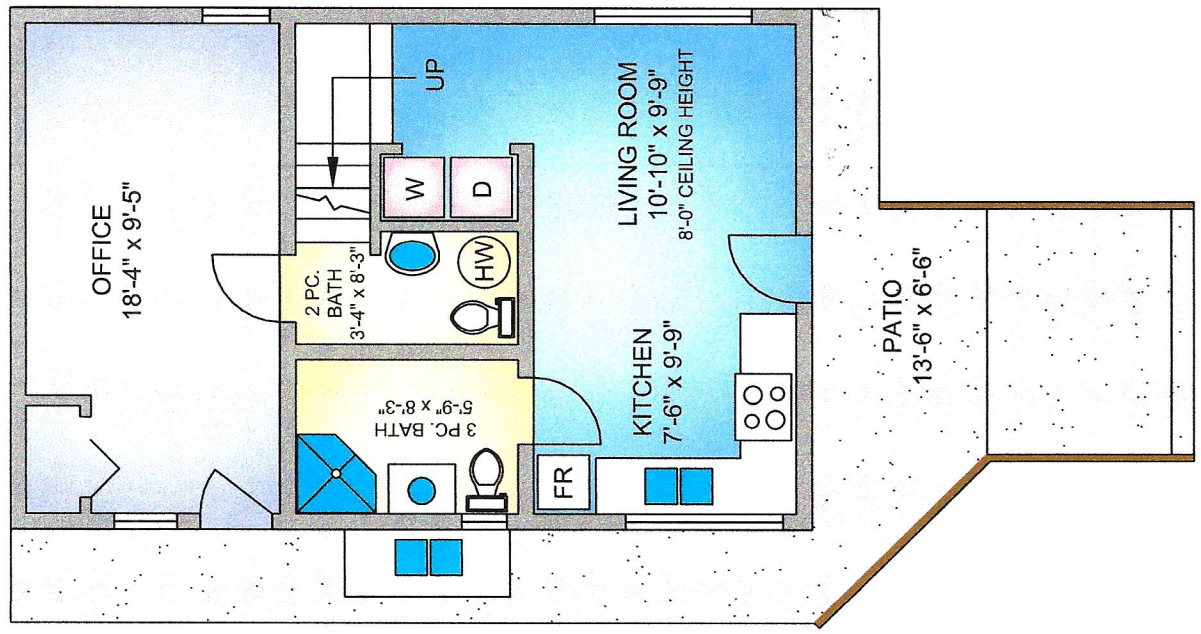

UPPER FLOOR
485 SQ. FT.

MAIN FLOOR
580 SQ. FT.
8'-0" CEILING HEIGHT

448 CUFRA TRAIL			
MARCH 30, 2021			
PREPARED FOR THE EXCLUSIVE USE OF JANET MOORE & PETER NASH.			
PLANS MAY NOT BE 100% ACCURATE. IF CRITICAL, BUYER TO VERIFY.			
AREA (SQ. FT.)			
FLOOR	TOTAL	FINISHED	DECK / PATIO
MAIN	1448	1448	435
UPPER	679	679	91
TOTAL	2127	2127	526