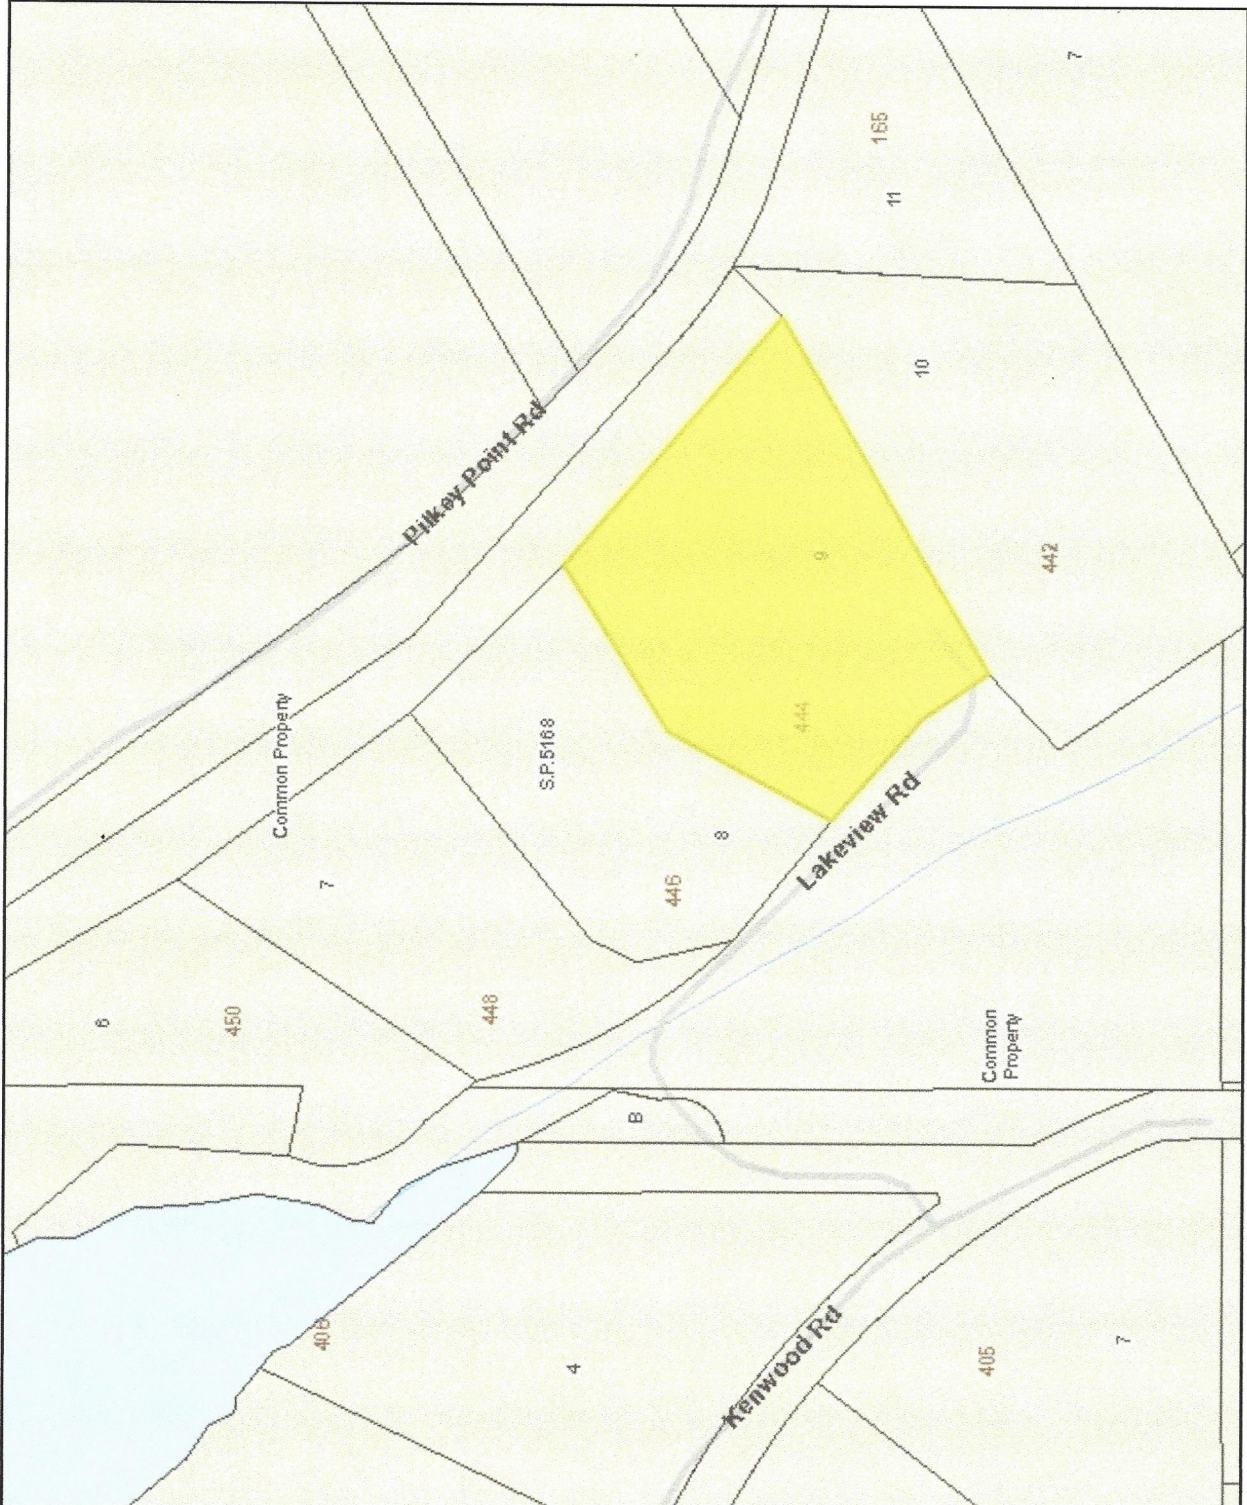

Legend

- Communities
- CVRD Facilities
- Address Number
- Lot Number
- Right of Way (incomplete)
- Foreshore Boundaries
- Foreshore Arcs
- Wharf
- Property Boundaries
- Bridges
- Roads
- Road
- Highway
- Ferry
- Lakes
- Streams
- Background Colours
- Surrounding Cities, Municipalities a
- Cowichan Valley Regional District
- Water

1: 4,513

Notes

Contact the CVRD
250-746-2500
1-800-655-3955

This map is a user generated static output from an Internet mapping site and is for reference only. Data layers that appear on this map may or may not be accurate, current, or otherwise reliable.
THIS MAP IS NOT TO BE USED FOR NAVIGATION