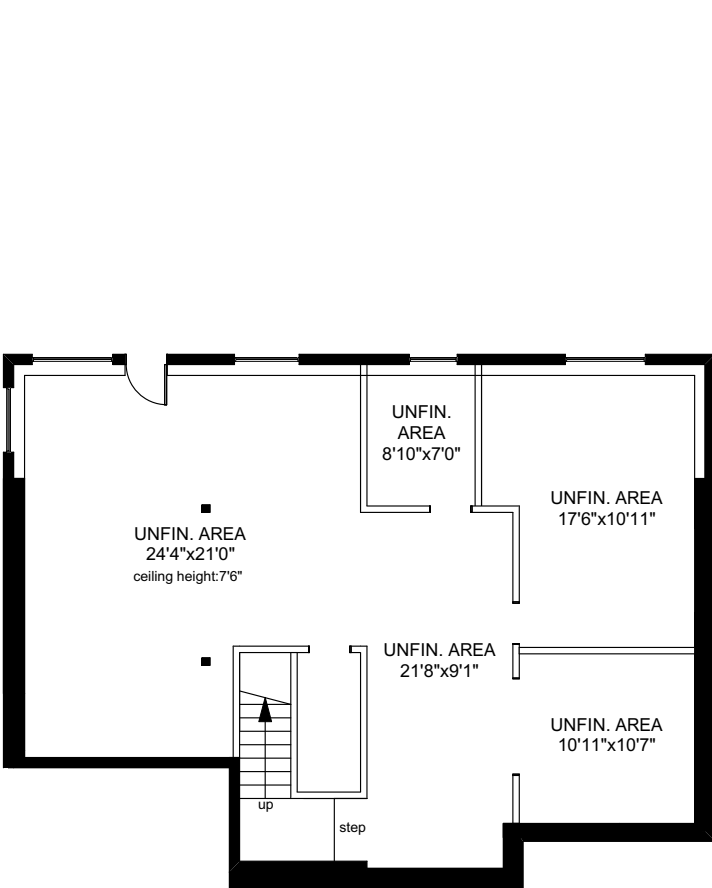

444 LAKEVIEW ROAD "Thetis Island"

MAIN FLOOR
1479 SQ.FT

UPPER FLOOR
995 SQ.FT

LOWER FLOOR
1326 SQ.FT

	FINISHED SQ. FT.	UNFINISHED SQ. FT.	TOTAL SQ. FT.
MAIN	1479	0	1479
UPPER	995	0	995
LOWER	0	1326	1326
TOTAL	2474	1326	3800
CARPORT	0	184	184
DECKS	0	739	739

PREPARED FOR THE EXCLUSIVE USE OF
PETER NASH OF MACDONALD REALTY
www.peternash.com

MEASURED ON: 05/15/18
DRAWING FILE: 15658

Tafe Measure Ph. 883.8894
www.tafemeasure.com

VICTORIA, B.C.