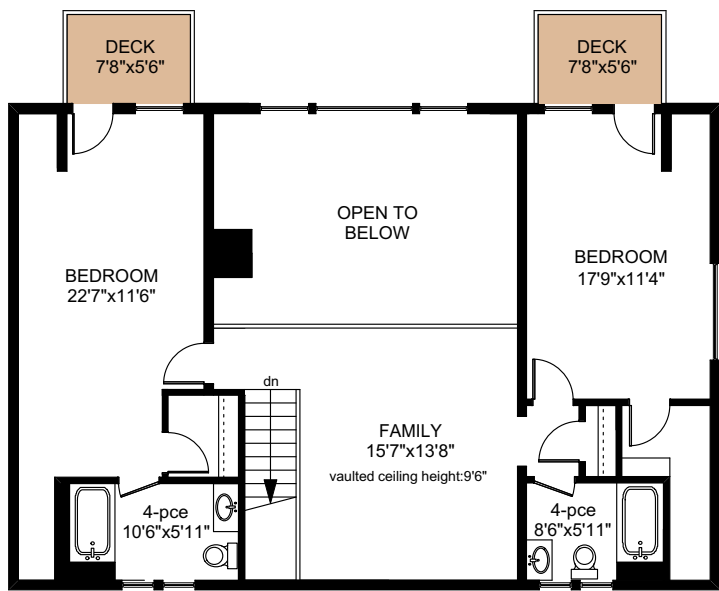

444 LAKEVIEW ROAD "Thetis Island"

MAIN FLOOR
1479 SQ.FT

UPPER FLOOR
995 SQ.FT

LOWER FLOOR
1326 SQ.FT

	FINISHED SQ. FT.	UNFINISHED SQ. FT.	TOTAL SQ. FT.
MAIN	1479	0	1479
UPPER	995	0	995
LOWER	0	1326	1326
TOTAL	2474	1326	3800
CARPORT	0	184	184
DECKS	0	739	739

PREPARED FOR THE EXCLUSIVE USE OF
PETER NASH OF MACDONALD REALTY
www.peternash.com

MEASURED ON: 05/15/18
DRAWING FILE: 15658

Tafe Measure Ph. 883.8894
www.tafemeasure.com

VICTORIA, B.C.