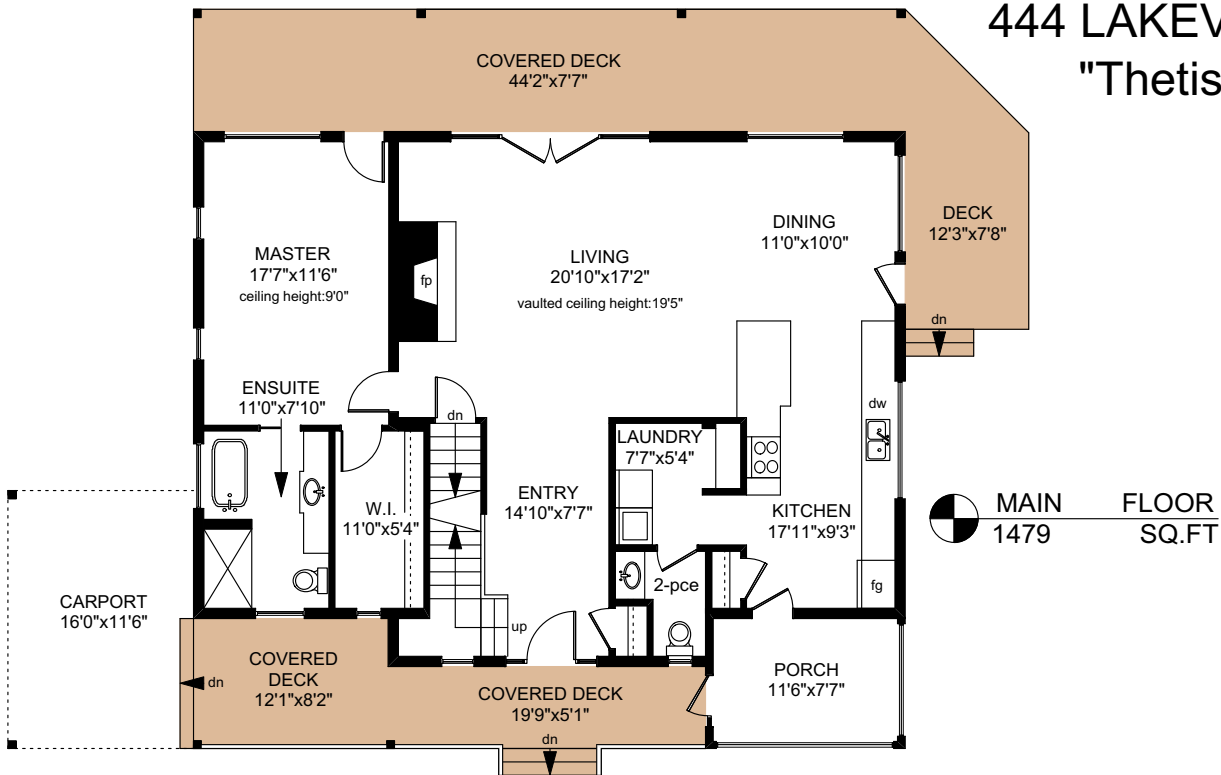

444 LAKEVIEW ROAD "Thetis Island"

MAIN FLOOR
1479 SQ.FT

UPPER FLOOR
995 SQ.FT

LOWER FLOOR
1326 SQ.FT

	FINISHED SQ. FT.	UNFINISHED SQ. FT.	TOTAL SQ. FT.
MAIN	1479	0	1479
UPPER	995	0	995
LOWER	0	1326	1326
TOTAL	2474	1326	3800
CARPORT	0	184	184
DECKS	0	739	739

PREPARED FOR THE EXCLUSIVE USE OF
PETER NASH OF MACDONALD REALTY
www.peternash.com

MEASURED ON: 05/15/18
DRAWING FILE: 15658

Tafe Measure Ph. 883.8894
www.tafemeasure.com

VICTORIA, B.C.