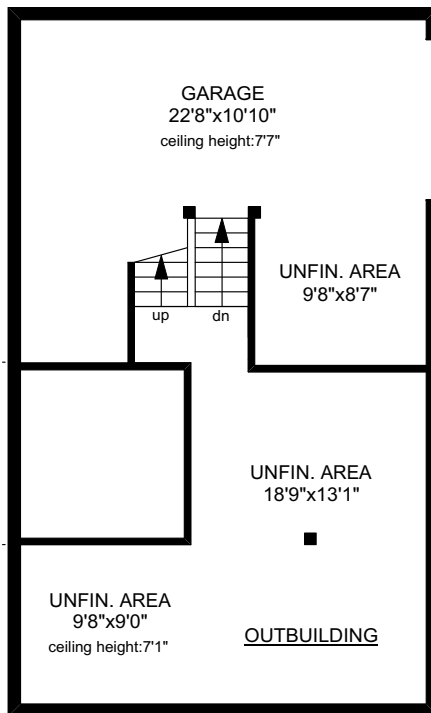

444 LAKEVIEW ROAD "Thetis Island"

LEVEL - 1
469 SQ.FT

LEVEL - 3
407 SQ.FT

LEVEL - 5
163 SQ.FT

LEVEL - 2
395 SQ.FT

LEVEL - 4
562 SQ.FT

	FINISHED SQ. FT.	UNFINISHED SQ. FT.	TOTAL SQ. FT.
COTTAGE	672	0	672
ART STUDIO	288	288	576
OUTBUILDING			
LEVEL 1	0	469	469
LEVEL 2	0	395	395
LEVEL 3	0	407	407
LEVEL 4	0	562	562
LEVEL 5	0	163	163
TOTAL	0	1996	1996
DECKS	0	400	400

PREPARED FOR THE EXCLUSIVE USE OF
PETER NASH OF MACDONALD REALTY
www.peternash.com

MEASURED ON: 05/15/18
DRAWING FILE: 15658

Tafmeasure VICTORIA, B.C.
Ph. 883.8894
www.tafmeasure.com