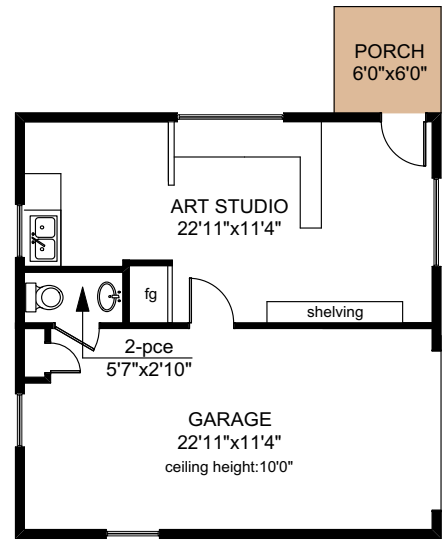

444 LAKEVIEW ROAD "Thetis Island"

LEVEL - 1
469 SQ.FT

LEVEL - 3
407 SQ.FT

LEVEL - 5
163 SQ.FT

LEVEL - 2
395 SQ.FT

LEVEL - 4
562 SQ.FT

	FINISHED SQ. FT.	UNFINISHED SQ. FT.	TOTAL SQ. FT.
COTTAGE	672	0	672
ART STUDIO	288	288	576
OUTBUILDING			
LEVEL 1	0	469	469
LEVEL 2	0	395	395
LEVEL 3	0	407	407
LEVEL 4	0	562	562
LEVEL 5	0	163	163
TOTAL	0	1996	1996
DECKS	0	400	400

PREPARED FOR THE EXCLUSIVE USE OF
PETER NASH OF MACDONALD REALTY
www.peternash.com

MEASURED ON: 05/15/18
DRAWING FILE: 15658

Tafmeasure VICTORIA, B.C.
Ph. 883.8894
www.tafmeasure.com