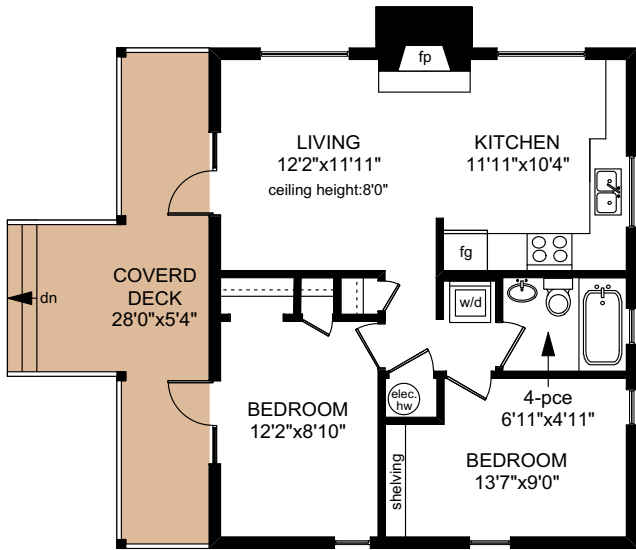

444 LAKEVIEW ROAD "Thetis Island"

LEVEL - 1
469 SQ.FT

LEVEL - 3
407 SQ.FT

LEVEL - 5
163 SQ.FT

LEVEL - 2
395 SQ.FT

LEVEL - 4
562 SQ.FT

	FINISHED SQ. FT.	UNFINISHED SQ. FT.	TOTAL SQ. FT.
COTTAGE	672	0	672
ART STUDIO	288	288	576
OUTBUILDING			
LEVEL 1	0	469	469
LEVEL 2	0	395	395
LEVEL 3	0	407	407
LEVEL 4	0	562	562
LEVEL 5	0	163	163
TOTAL	0	1996	1996
DECKS	0	400	400

PREPARED FOR THE EXCLUSIVE USE OF
PETER NASH OF MACDONALD REALTY
www.peternash.com

MEASURED ON: 05/15/18
DRAWING FILE: 15658

Tafmeasure VICTORIA, B.C.
Ph. 883.8894
www.tafmeasure.com