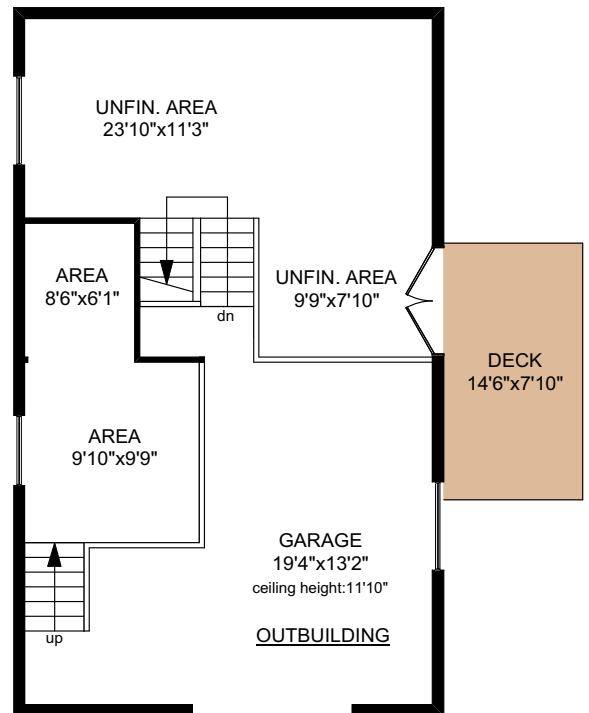

444 LAKEVIEW ROAD "Thetis Island"

LEVEL - 1
469 SQ.FT

LEVEL - 3
407 SQ.FT

LEVEL - 5
163 SQ.FT

LEVEL - 2
395 SQ.FT

LEVEL - 4
562 SQ.FT

	FINISHED SQ. FT.	UNFINISHED SQ. FT.	TOTAL SQ. FT.
COTTAGE	672	0	672
ART STUDIO	288	288	576
OUTBUILDING			
LEVEL 1	0	469	469
LEVEL 2	0	395	395
LEVEL 3	0	407	407
LEVEL 4	0	562	562
LEVEL 5	0	163	163
TOTAL	0	1996	1996
DECKS	0	400	400

PREPARED FOR THE EXCLUSIVE USE OF
PETER NASH OF MACDONALD REALTY
www.peternash.com

MEASURED ON: 05/15/18
DRAWING FILE: 15658

Tafmeasure VICTORIA, B.C.
Ph. 883.8894
www.tafmeasure.com