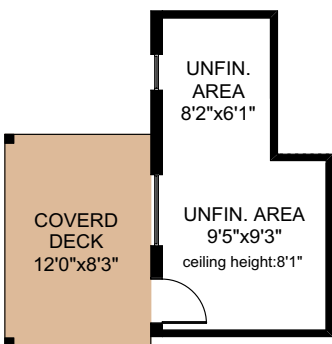

444 LAKEVIEW ROAD "Thetis Island"

LEVEL - 1
469 SQ.FT

LEVEL - 3
407 SQ.FT

LEVEL - 5
163 SQ.FT

LEVEL - 2
395 SQ.FT

LEVEL - 4
562 SQ.FT

	FINISHED SQ. FT.	UNFINISHED SQ. FT.	TOTAL SQ. FT.
COTTAGE	672	0	672
ART STUDIO	288	288	576
OUTBUILDING			
LEVEL 1	0	469	469
LEVEL 2	0	395	395
LEVEL 3	0	407	407
LEVEL 4	0	562	562
LEVEL 5	0	163	163
TOTAL	0	1996	1996
DECKS	0	400	400

PREPARED FOR THE EXCLUSIVE USE OF
PETER NASH OF MACDONALD REALTY
www.peternash.com

MEASURED ON: 05/15/18
DRAWING FILE: 15658

Tafmeasure VICTORIA, B.C.
Ph. 883.8894
www.tafmeasure.com