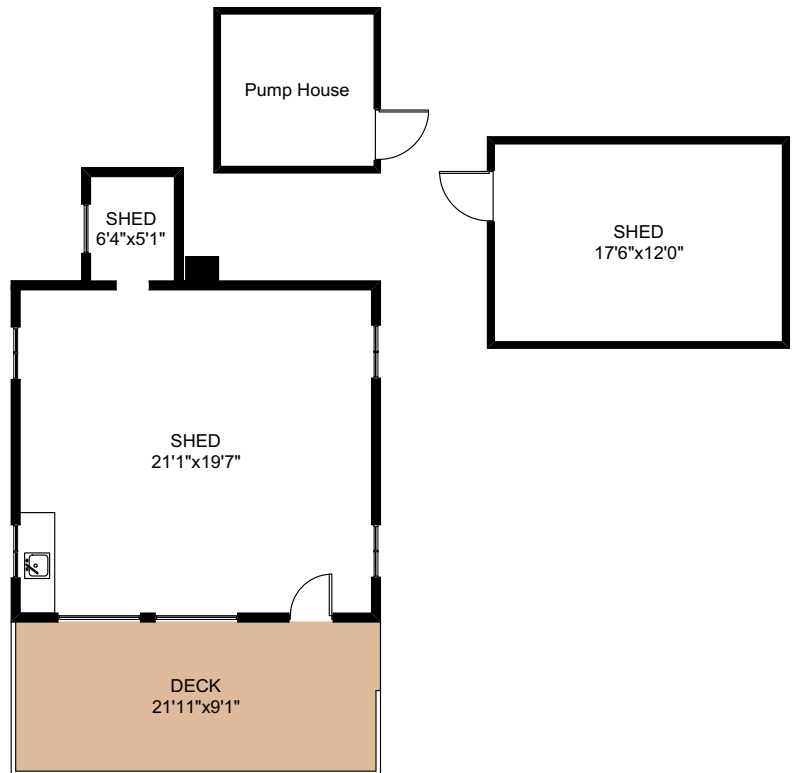

555 RETREAT COVE ROAD

LOG COTTAGE
1191 SQ.FT

SHEDS
1278 SQ.FT

	FINISHED SQ. FT.	UNFINISHED SQ. FT.	TOTAL SQ. FT.
LOG COTTAGE:			
MAIN	0	761	761
UPPER	0	430	430
TOTAL	0	1191	1191
SHEDS	0	1278	1278

PREPARED FOR THE EXCLUSIVE USE OF
PETER NASH OF MACDONALD REALTY Ltd.
www.peternash.com