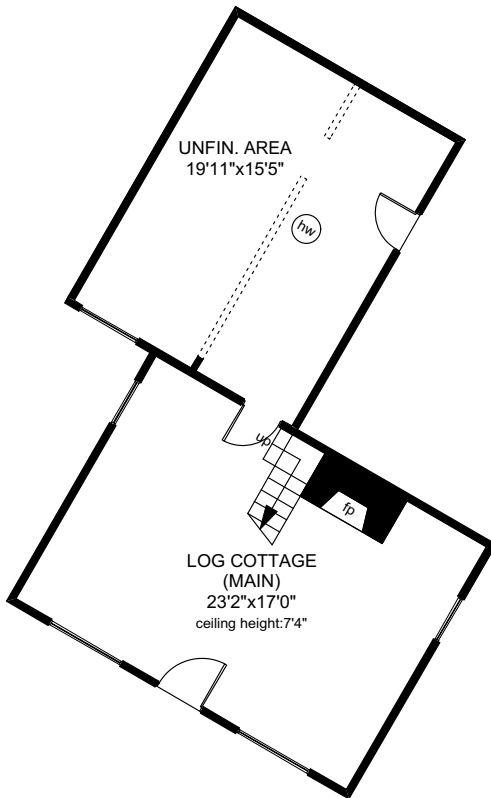

555 RETREAT COVE ROAD

LOG COTTAGE
1191 SQ.FT

SHEDS
1278 SQ.FT

	FINISHED SQ. FT.	UNFINISHED SQ. FT.	TOTAL SQ. FT.
LOG COTTAGE:			
MAIN	0	761	761
UPPER	0	430	430
TOTAL	0	1191	1191
SHEDS	0	1278	1278

PREPARED FOR THE EXCLUSIVE USE OF
PETER NASH OF MACDONALD REALTY Ltd.
www.peternash.com

MEASURED ON: 04/27/16
DRAWING FILE: 13616

Tafe Measure VICTORIA, B.C.
Ph. 883.8894
www.tafemeasure.com