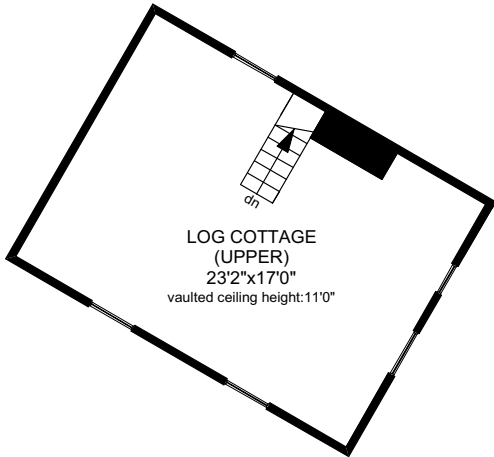

555 RETREAT COVE ROAD

LOG COTTAGE
1191 SQ.FT

SHEDS
1278 SQ.FT

	FINISHED SQ. FT.	UNFINISHED SQ. FT.	TOTAL SQ. FT.
LOG COTTAGE:			
MAIN	0	761	761
UPPER	0	430	430
TOTAL	0	1191	1191
SHEDS	0	1278	1278

PREPARED FOR THE EXCLUSIVE USE OF
PETER NASH OF MACDONALD REALTY Ltd.
www.peternash.com