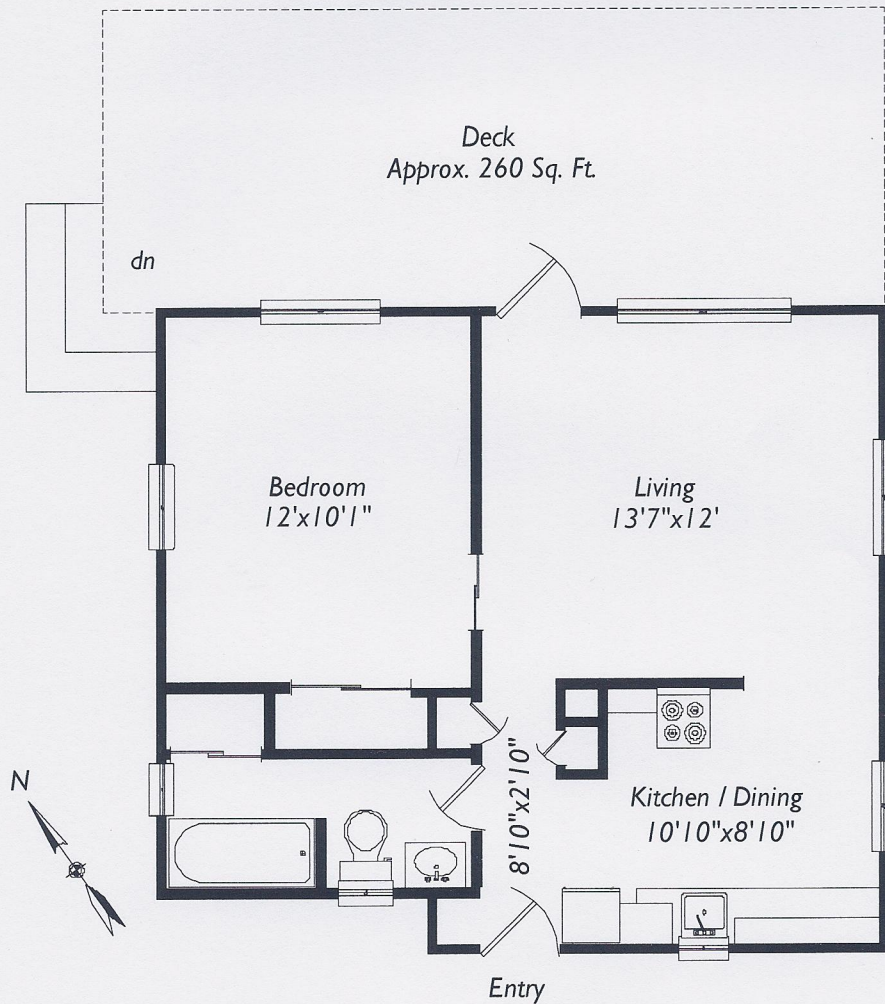

9260 Ardmore Drive
 North Saanich, BC
 V8L 5G4

Cottage 535 Sq. Ft.

	Finished Sq. ft	Unfinished Sq. ft	Total Sq. ft
Main	2486	0	2486
Cottage	535	0	535
Total	3021	0	3021
Garage & Shop	0	694	694
Patio & Deck	0	1509	1509

Prepared for the exclusive use of
 Peter Nash of Macdonald Realty Victoria
 250-388-5882 or 250-384-0566
www.peternash.com
 File # 3009 Measured May 06, 2014
 by True Measurement (250) 744-0911
 Victoria, BC