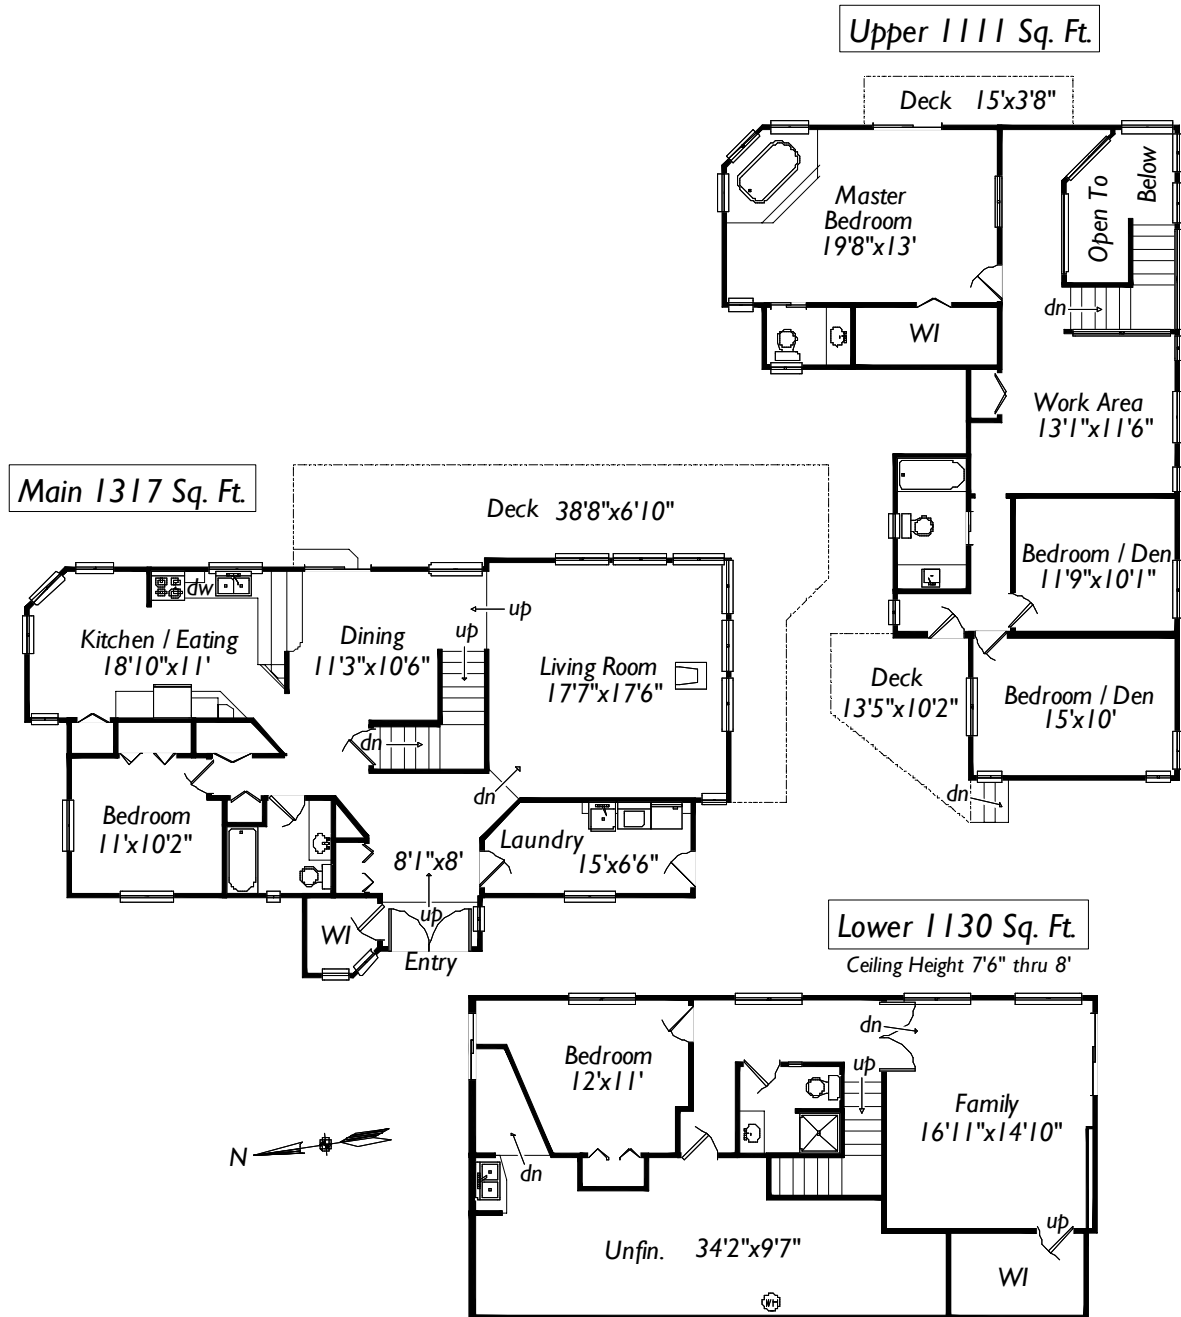

# 353 Cyril Owen Place Victoria, BC V9E 2B6

	Finished Sq. ft	Unfinished Sq. ft	Total Sq. ft
Upper	1111	0	1111
Main	1317	0	1317
Lower	728	402	1130
<b>Total</b>	<b>3156</b>	<b>402</b>	<b>3558</b>
Decks	0	518	518