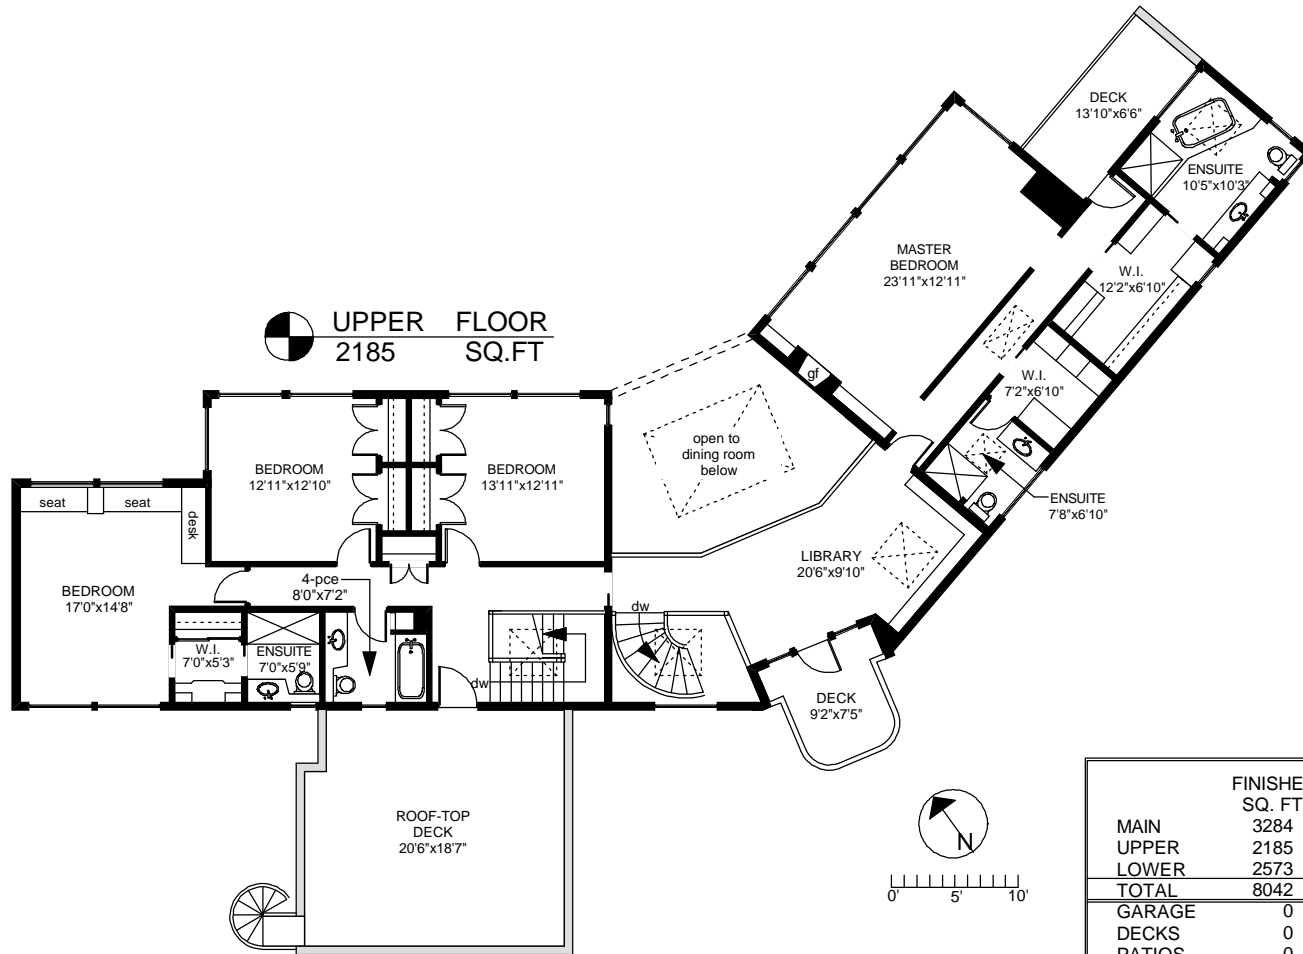

5070 LOCKEHAVEN DRIVE

	FINISHED SQ. FT.	UNFINISHED SQ. FT.	TOTAL SQ. FT.
MAIN	3284	0	3284
UPPER	2185	0	2185
LOWER	2573	1361	3934
TOTAL	8042	1361	9403
GARAGE	0	834	834
DECKS	0	1206	1206
PATIOS	0	2319	2319

MEASURED ON: 07/02/09
DRAWING FILE: 07377

Tafe Measure VICTORIA, B.C.
Ph. 883.8894
www.tafemeasure.com