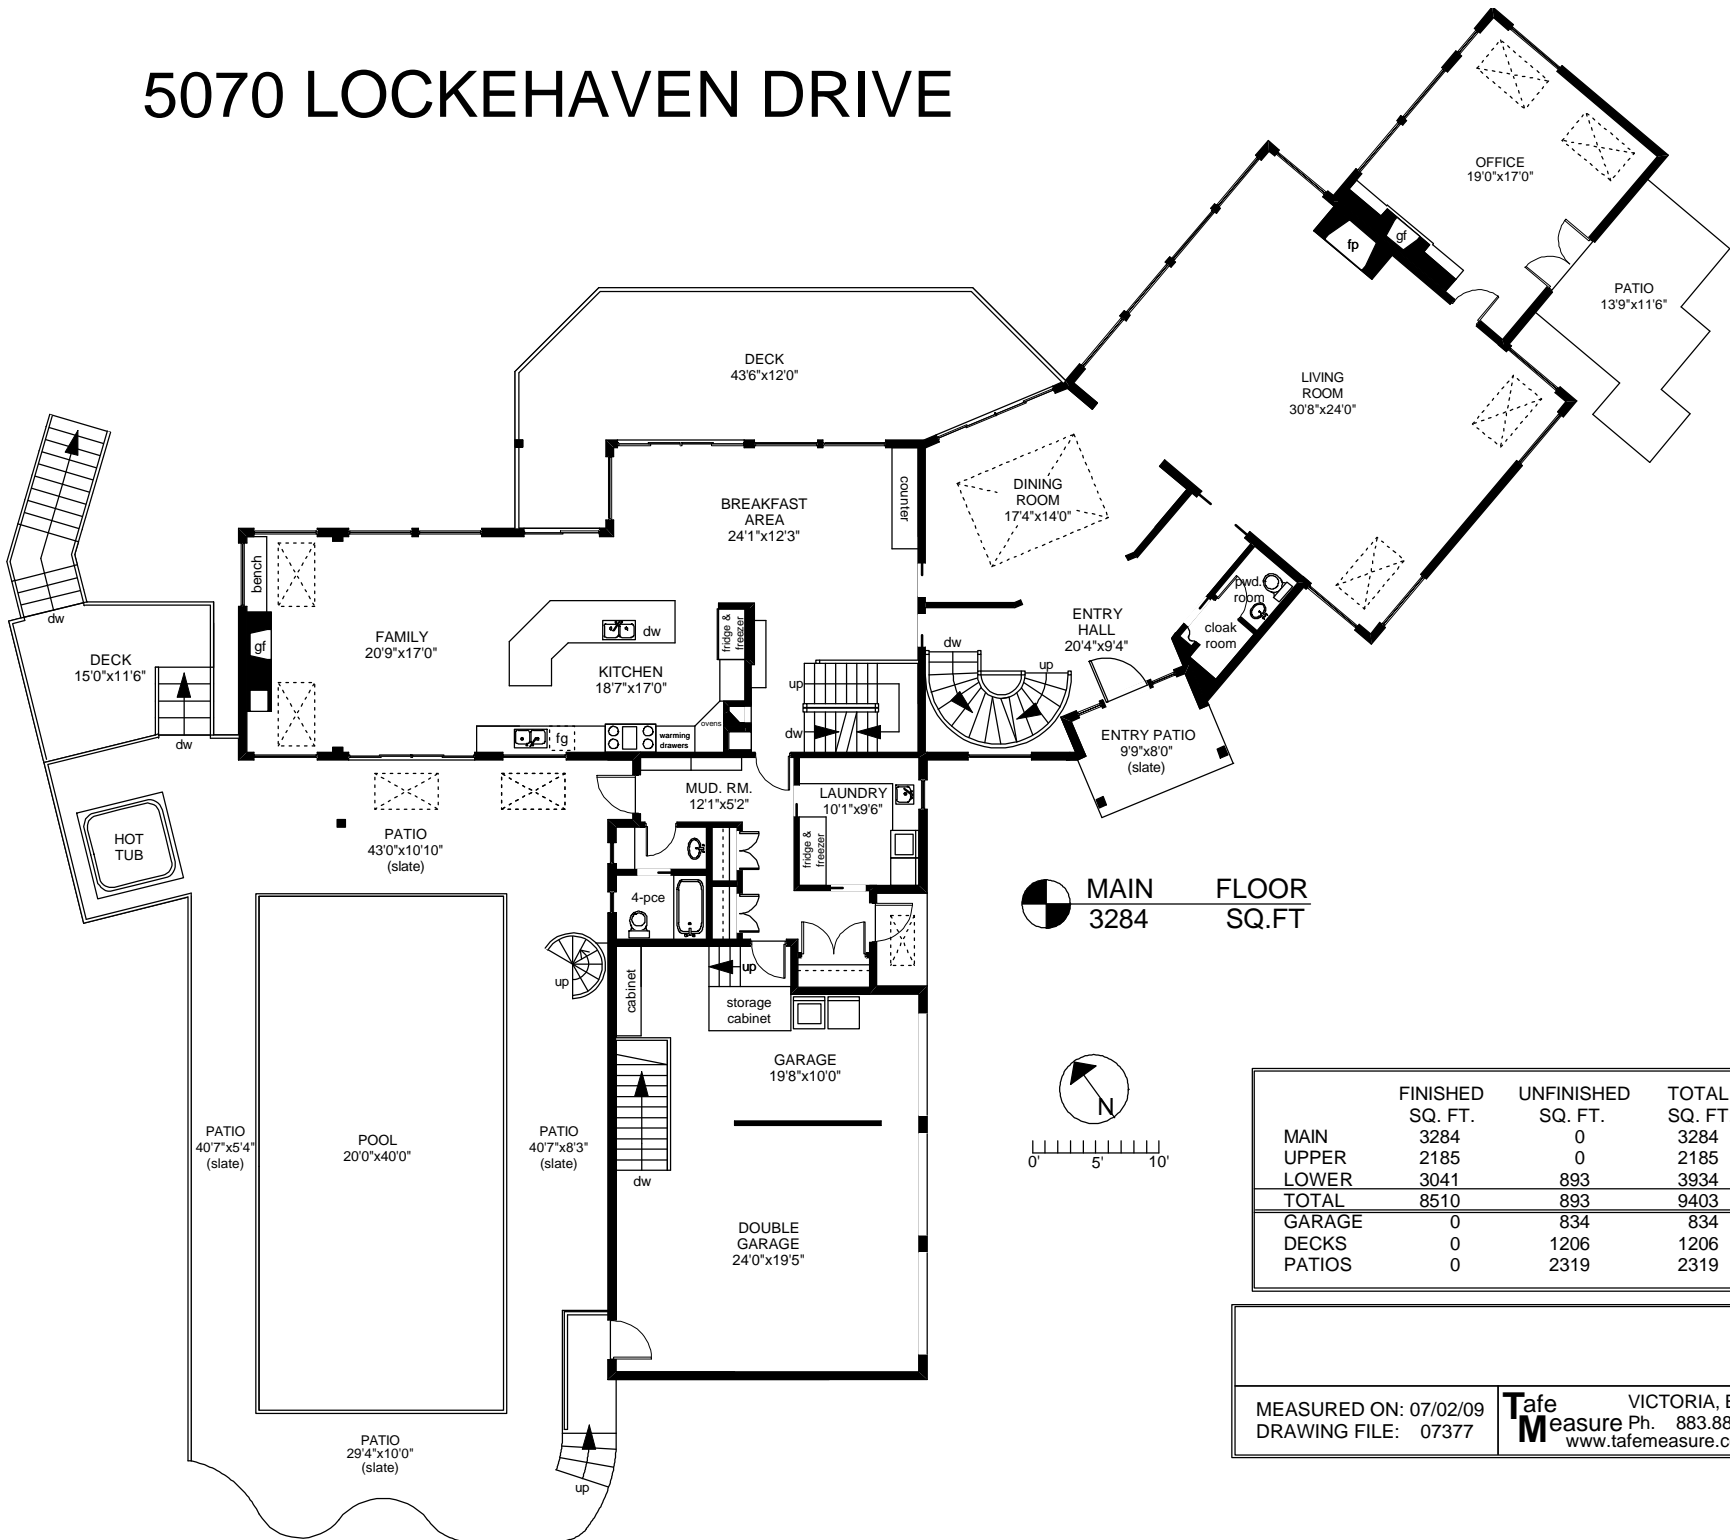

5070 LOCKEHAVEN DRIVE

	FINISHED SQ. FT.	UNFINISHED SQ. FT.	TOTAL SQ. FT.
MAIN	3284	0	3284
UPPER	2185	0	2185
LOWER	3041	893	3934
TOTAL	8510	893	9403
GARAGE	0	834	834
DECKS	0	1206	1206
PATIOS	0	2319	2319

MEASURED ON: 07/02/09
DRAWING FILE: 07377

Tafmeasure
VICTORIA, B.C.
Ph. 883.8894
www.tafmeasure.com