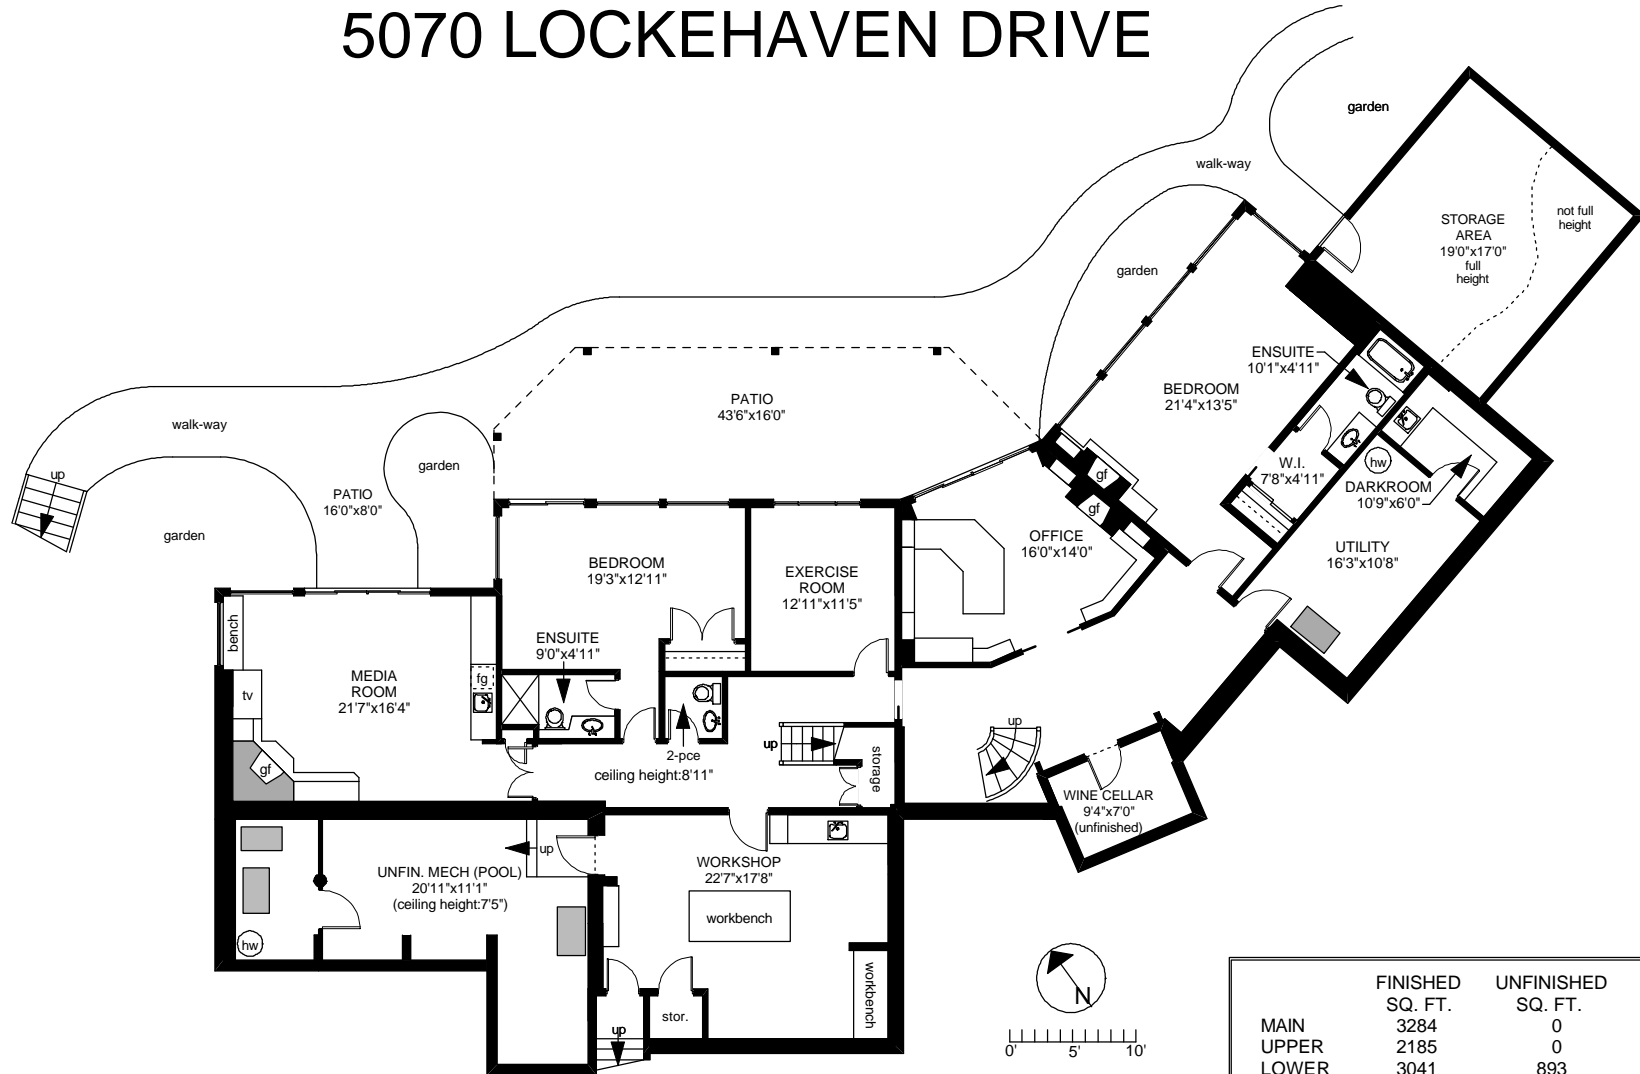

5070 LOCKEHAVEN DRIVE

LOWER FLOOR
3934 SQ.FT

| | FINISHED SQ. FT. | UNFINISHED SQ. FT. | TOTAL SQ. FT. |
|--------------|---------------------|-----------------------|------------------|
| MAIN | 3284 | 0 | 3284 |
| UPPER | 2185 | 0 | 2185 |
| LOWER | 3041 | 893 | 3934 |
| TOTAL | 8510 | 893 | 9403 |
| GARAGE | 0 | 834 | 834 |
| DECKS | 0 | 1206 | 1206 |
| PATIOS | 0 | 2319 | 2319 |