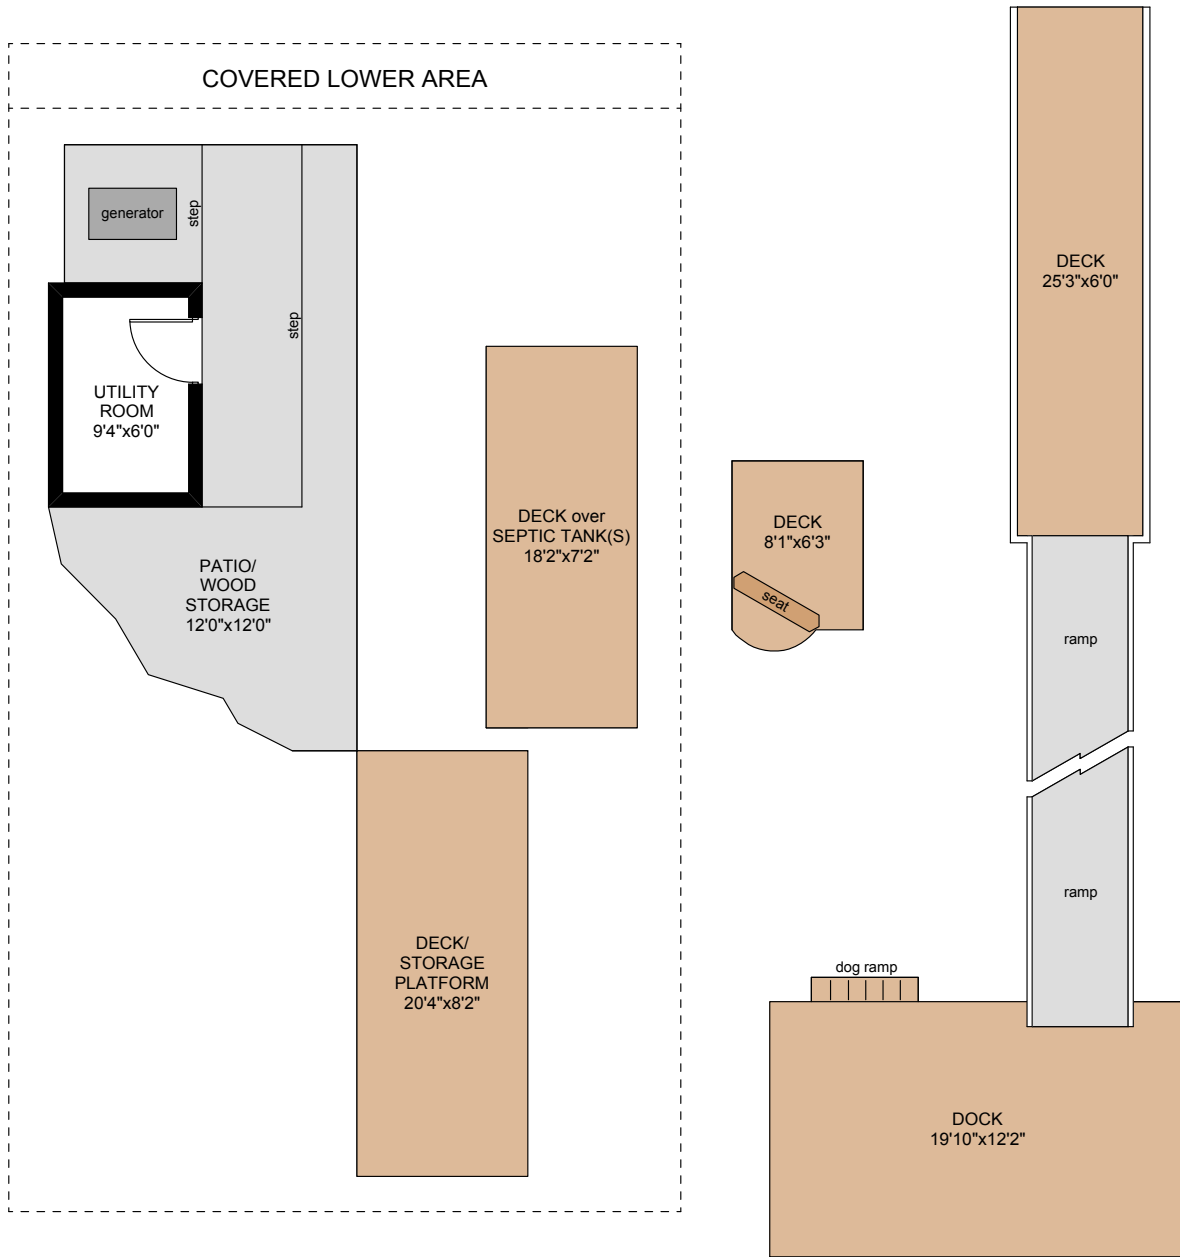

BEE ISLAND COWICHAN LAKE LAKE COWICHAN, B.C.

| | FINISHED SQ. FT. | UNFINISHED SQ. FT. | TOTAL SQ. FT. |
|--------------|---------------------|-----------------------|------------------|
| MAIN | 1382 | 0 | 1382 |
| LOWER | 0 | 79 | 79 |
| TOTAL | 1382 | 79 | 1461 |
| DECKS | 0 | 2343 | 2343 |
| DOCK | 0 | 240 | 240 |

PREPARED FOR THE EXCLUSIVE USE OF
PETER NASH OF MACDONALD REALTY Ltd.
www.peternash.com

MEASURED ON: 05/12/12
DRAWING FILE: 10310

Tafe Measure VICTORIA, B.C.
Ph. 883.8894
www.tafemeasure.com